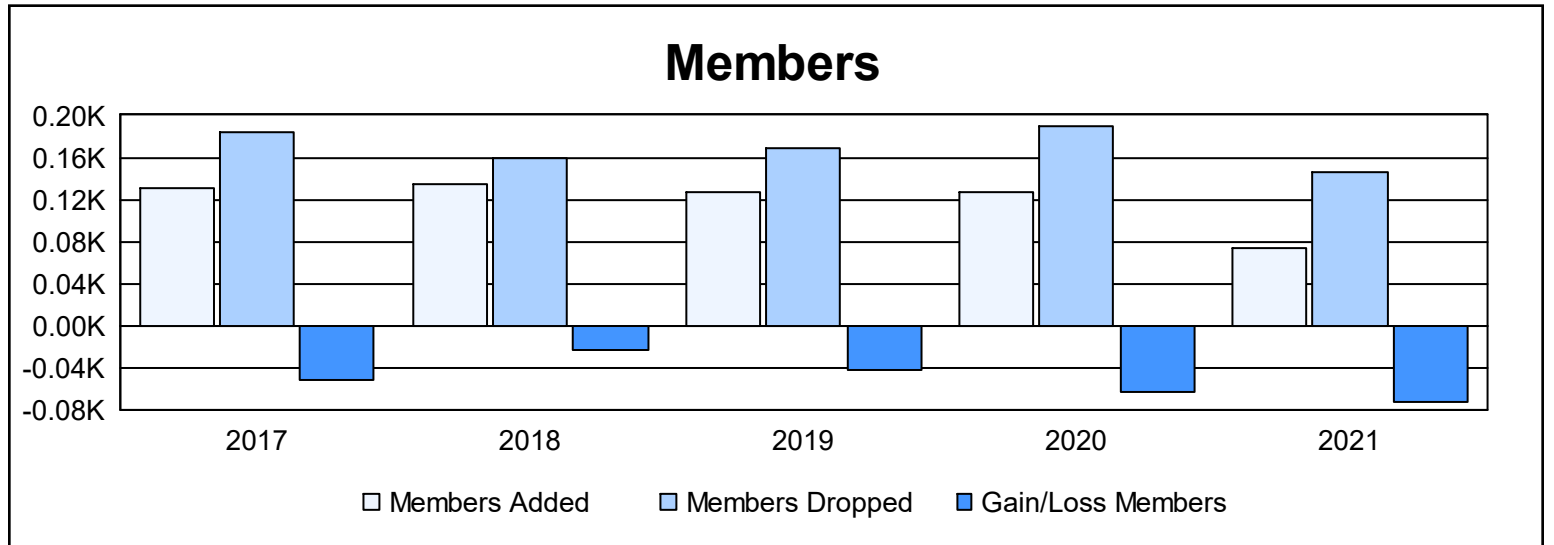

Year	New Clubs	Dropped Clubs	Gain/ Loss Clubs	New Members	Charter Members	Reinstate Members	Transfer Members	Total Member Added	Total Members Dropped	Gain/ Loss Members
2016-2017	0	2	-2	122	0	6	3	131	183	-52
2017-2018	0	0	0	125	3	5	2	135	159	-24
2018-2019	0	0	0	96	0	26	4	126	169	-43
2019-2020	1	1	0	88	22	6	10	126	189	-63
2020-2021	0	3	-3	65	1	6	1	73	146	-73
<b>Average</b>	<b>0</b>	<b>1</b>	<b>-1</b>	<b>99</b>	<b>5</b>	<b>10</b>	<b>4</b>	<b>118</b>	<b>169</b>	<b>-51</b>

### Membership Composition June 2021 Cumulative