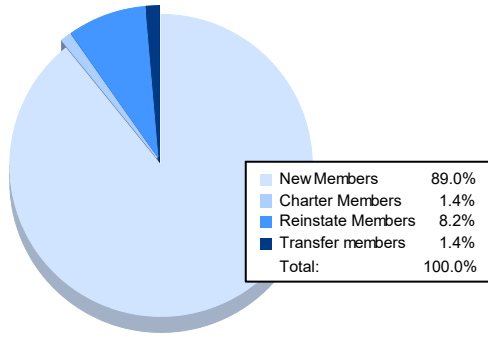

Year	New Clubs	Dropped Clubs	Gain/ Loss Clubs	New Members	Charter Members	Reinstate Members	Transfer Members	Total Member Added	Total Members Dropped	Gain/ Loss Members
2016-2017	0	2	-2	122	0	6	3	131	183	-52
2017-2018	0	0	0	125	3	5	2	135	159	-24
2018-2019	0	0	0	96	0	26	4	126	169	-43
2019-2020	1	1	0	88	22	6	10	126	189	-63
2020-2021	0	3	-3	65	1	6	1	73	146	-73
<b>Average</b>	<b>0</b>	<b>1</b>	<b>-1</b>	<b>99</b>	<b>5</b>	<b>10</b>	<b>4</b>	<b>118</b>	<b>169</b>	<b>-51</b>

### Membership Composition June 2021 Cumulative