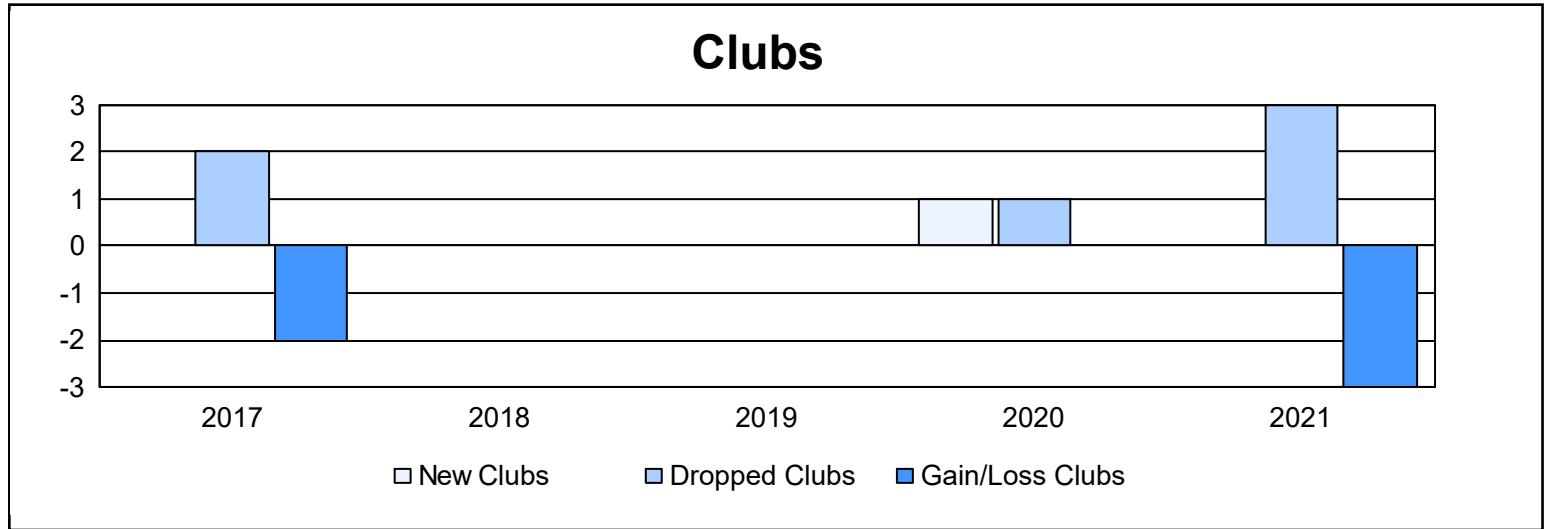

Year	New Clubs	Dropped Clubs	Gain/ Loss Clubs	New Members	Charter Members	Reinstate Members	Transfer Members	Total Member Added	Total Members Dropped	Gain/ Loss Members
2016-2017	0	2	-2	122	0	6	3	131	183	-52
2017-2018	0	0	0	125	3	5	2	135	159	-24
2018-2019	0	0	0	96	0	26	4	126	169	-43
2019-2020	1	1	0	88	22	6	10	126	189	-63
2020-2021	0	3	-3	65	1	6	1	73	146	-73
<b>Average</b>	<b>0</b>	<b>1</b>	<b>-1</b>	<b>99</b>	<b>5</b>	<b>10</b>	<b>4</b>	<b>118</b>	<b>169</b>	<b>-51</b>

### Membership Composition June 2021 Cumulative